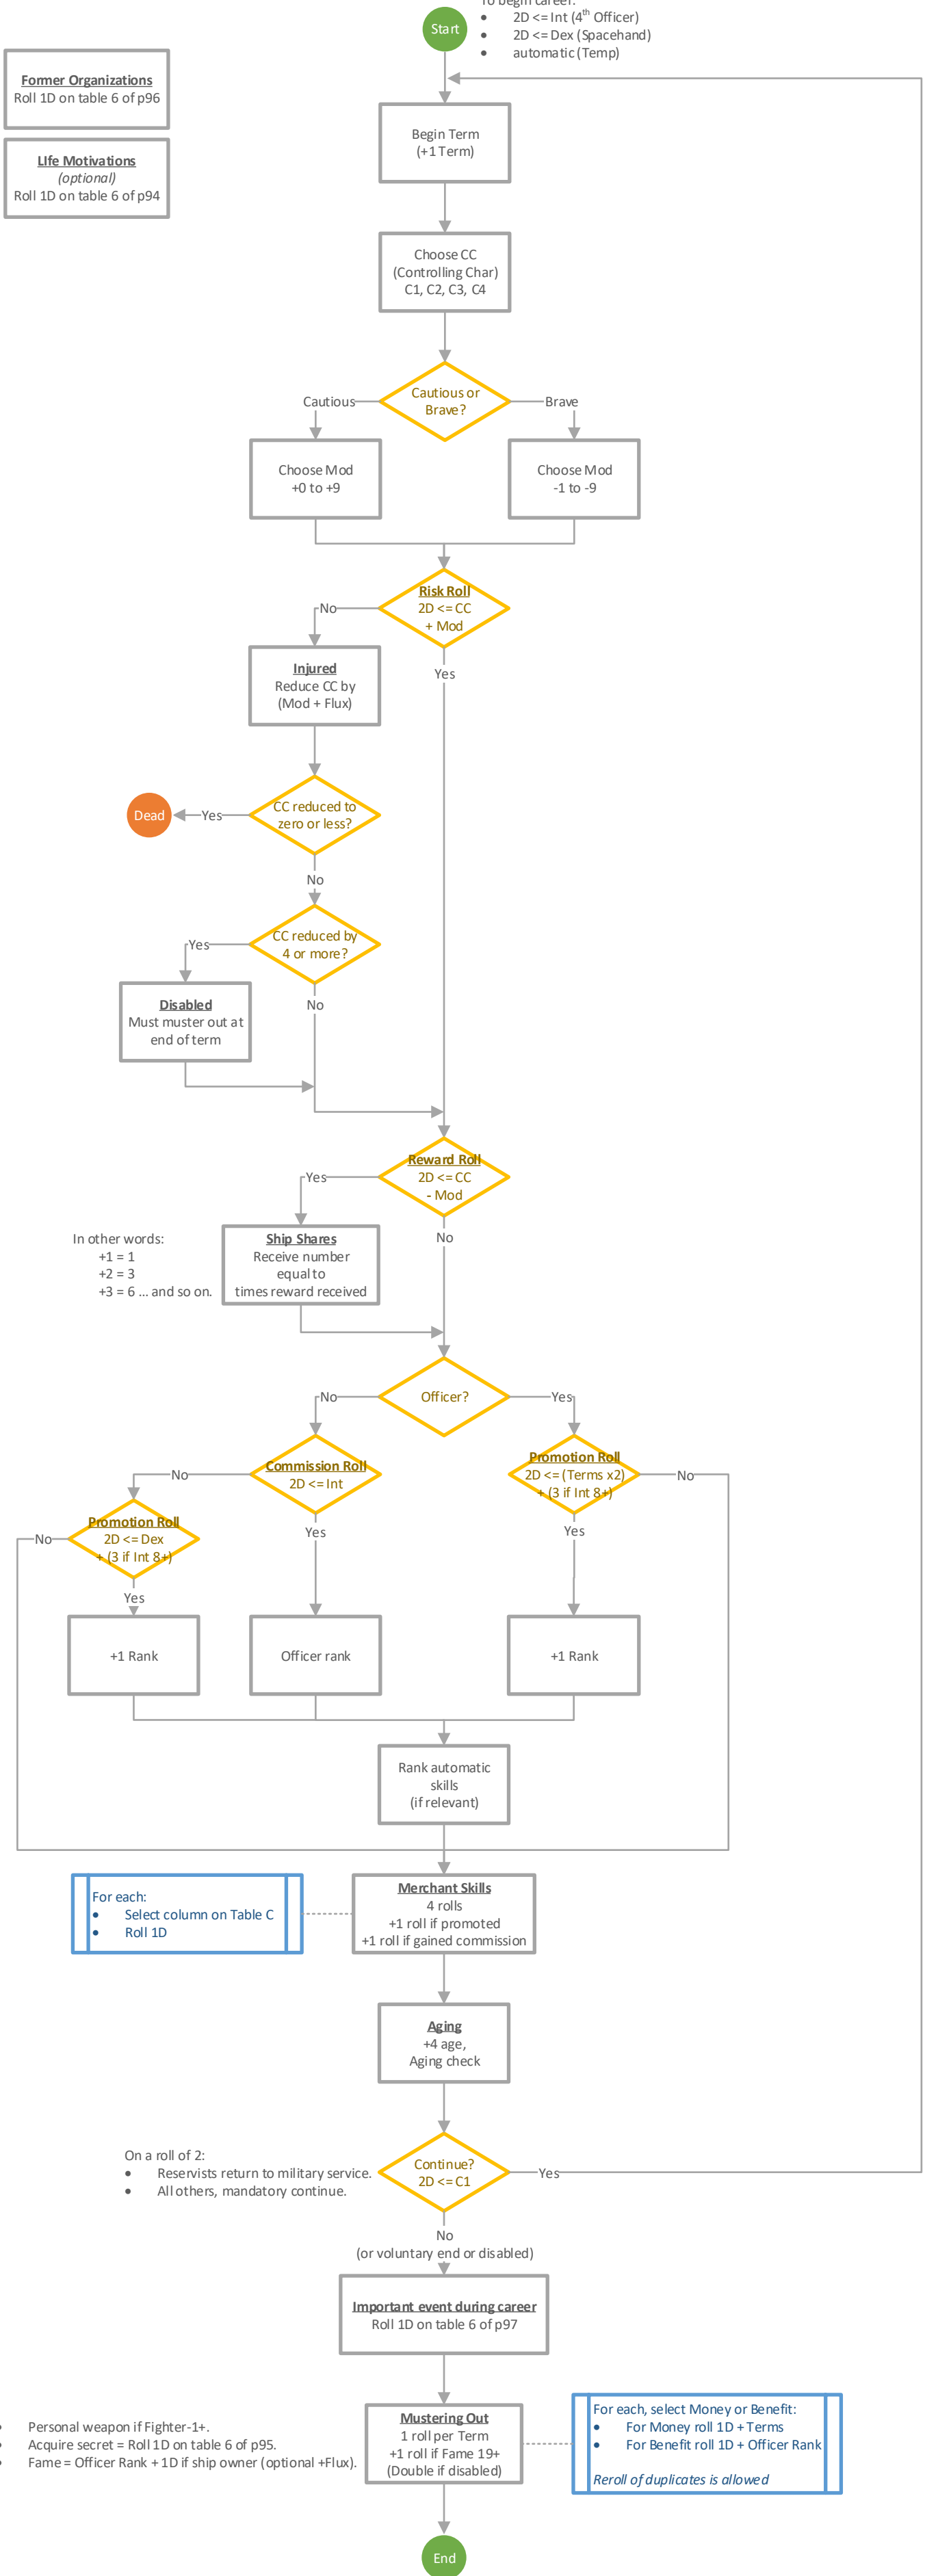

T5.10 Character Generation – Career: Merchant

p80 (unless otherwise noted)

- To begin career:
- 2D ≤ Int (4th Officer)
 - 2D ≤ Dex (Spacehand)
 - automatic (Temp)

Former Organizations
Roll 1D on table 6 of p96

Life Motivations
(optional)
Roll 1D on table 6 of p94

- Personal weapon if Fighter-1+.
- Acquire secret = Roll 1D on table 6 of p95.
- Fame = Officer Rank + 1D if ship owner (optional +Flux).