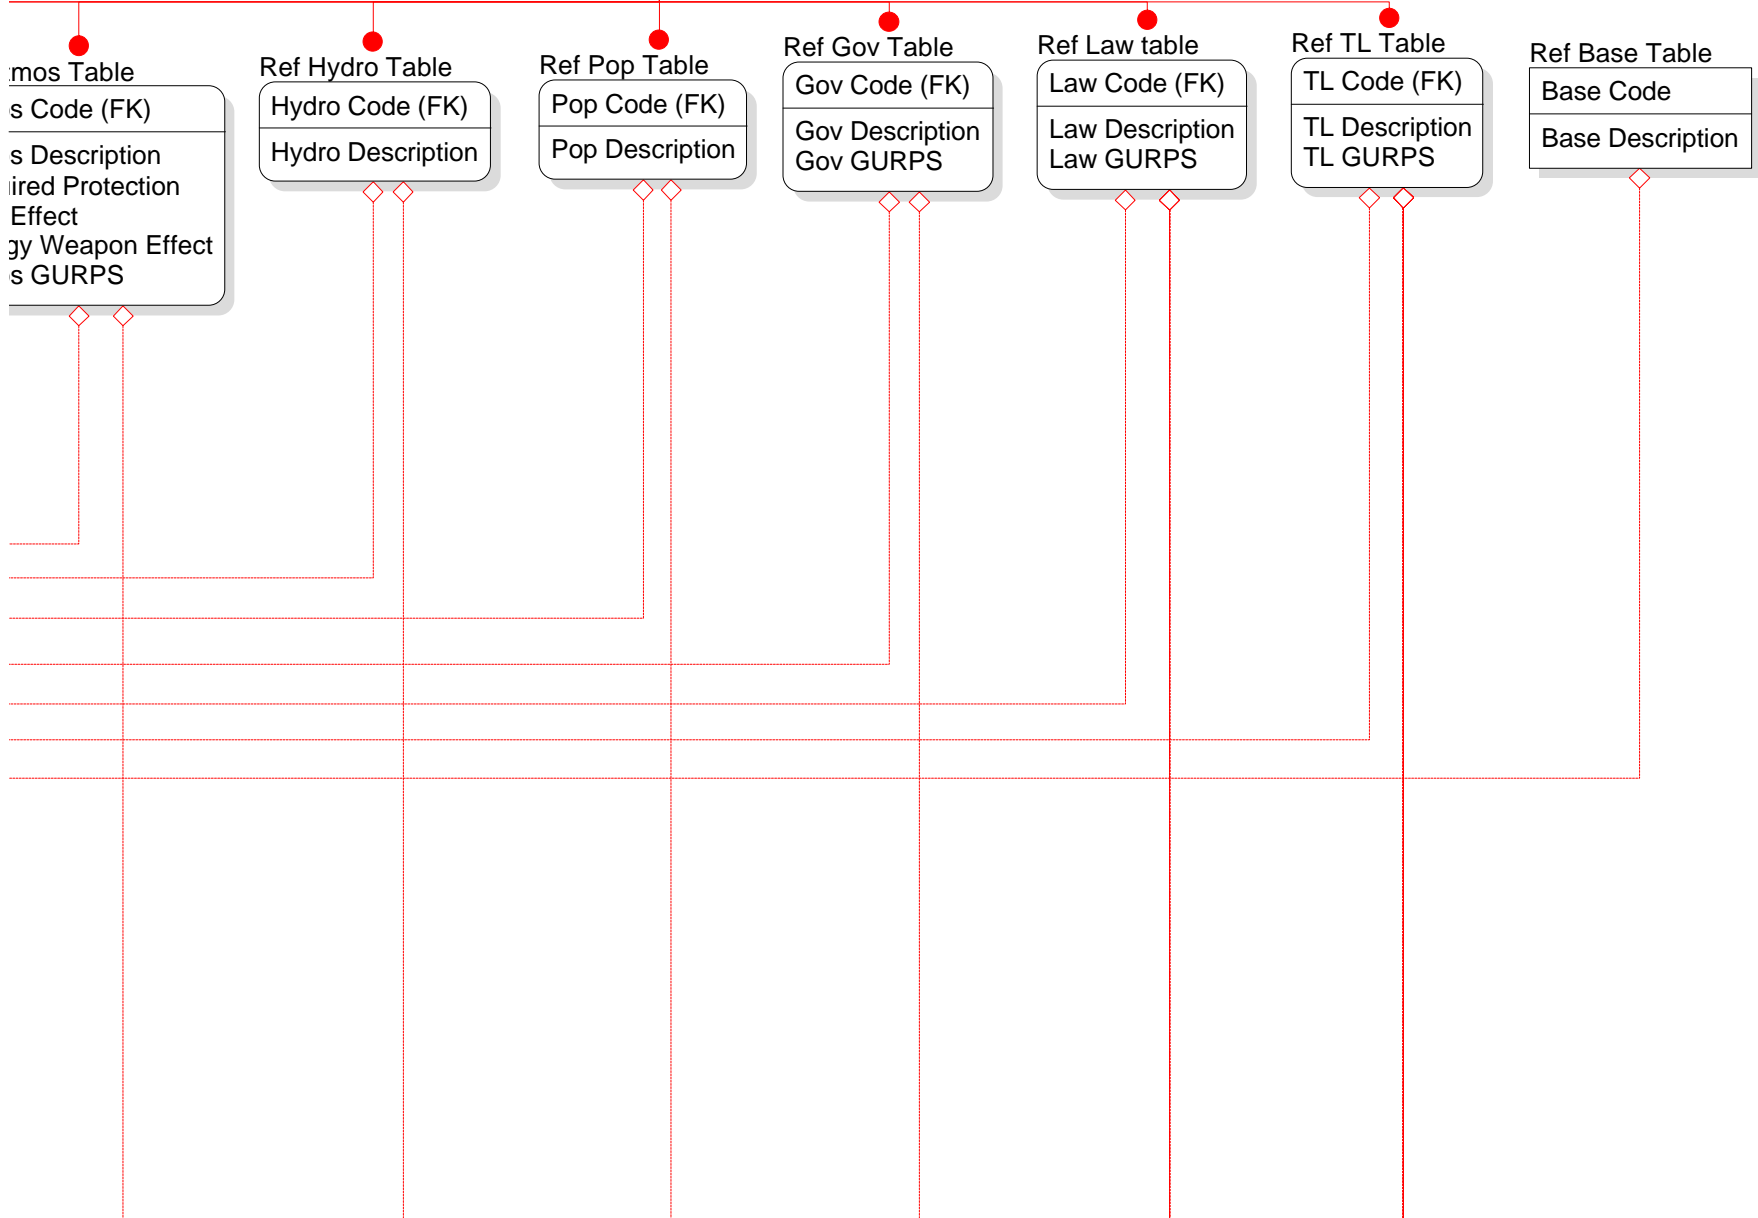

logical database design for ...  
Traveller Universe

by Peter L.S. Trevor

Red relationship lines indicate you can't delete a 'parent' record if it has 'child' records.

Green relationship lines indicate deleting a 'parent' record will cause a cascade delete of 'child' records.

Ref God Table  
God View Code (FK)  
God Description

.