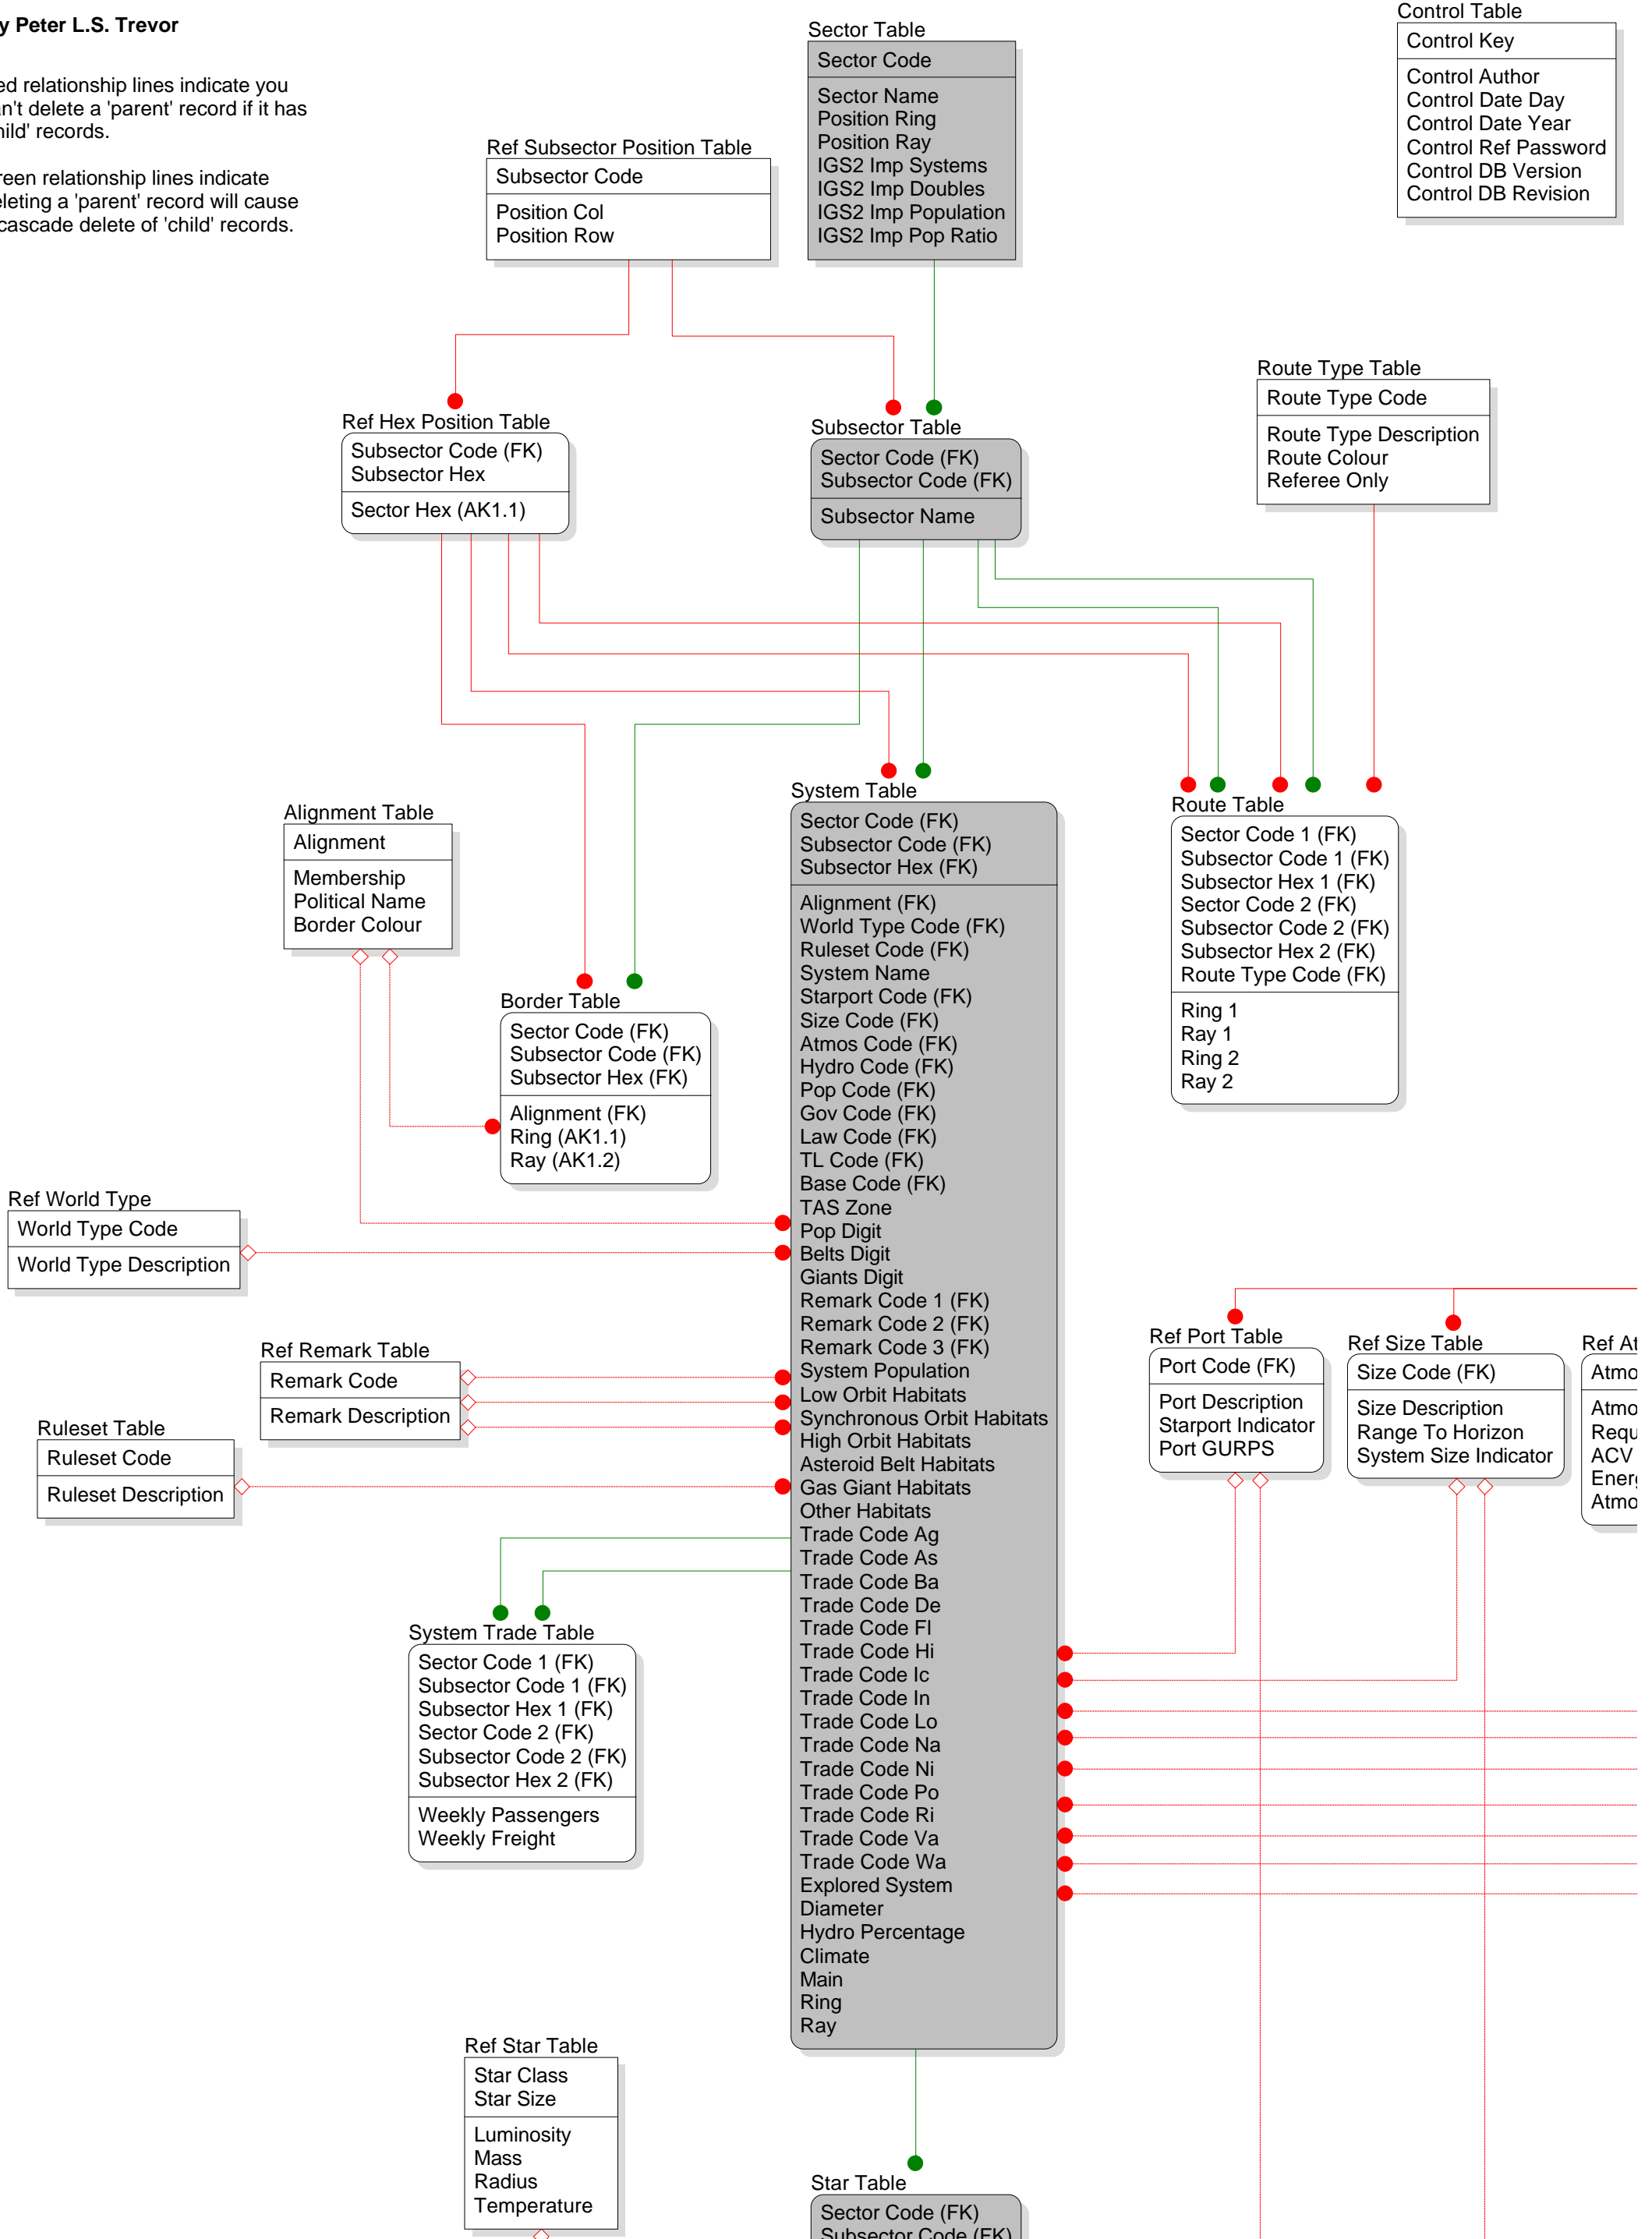

logical database design for ...  
Traveller Universe

by Peter L.S. Trevor

Red relationship lines indicate you can't delete a 'parent' record if it has 'child' records.

Green relationship lines indicate deleting a 'parent' record will cause a cascade delete of 'child' records.

Ref God Table  
God View Code (FK)  
God Description

.