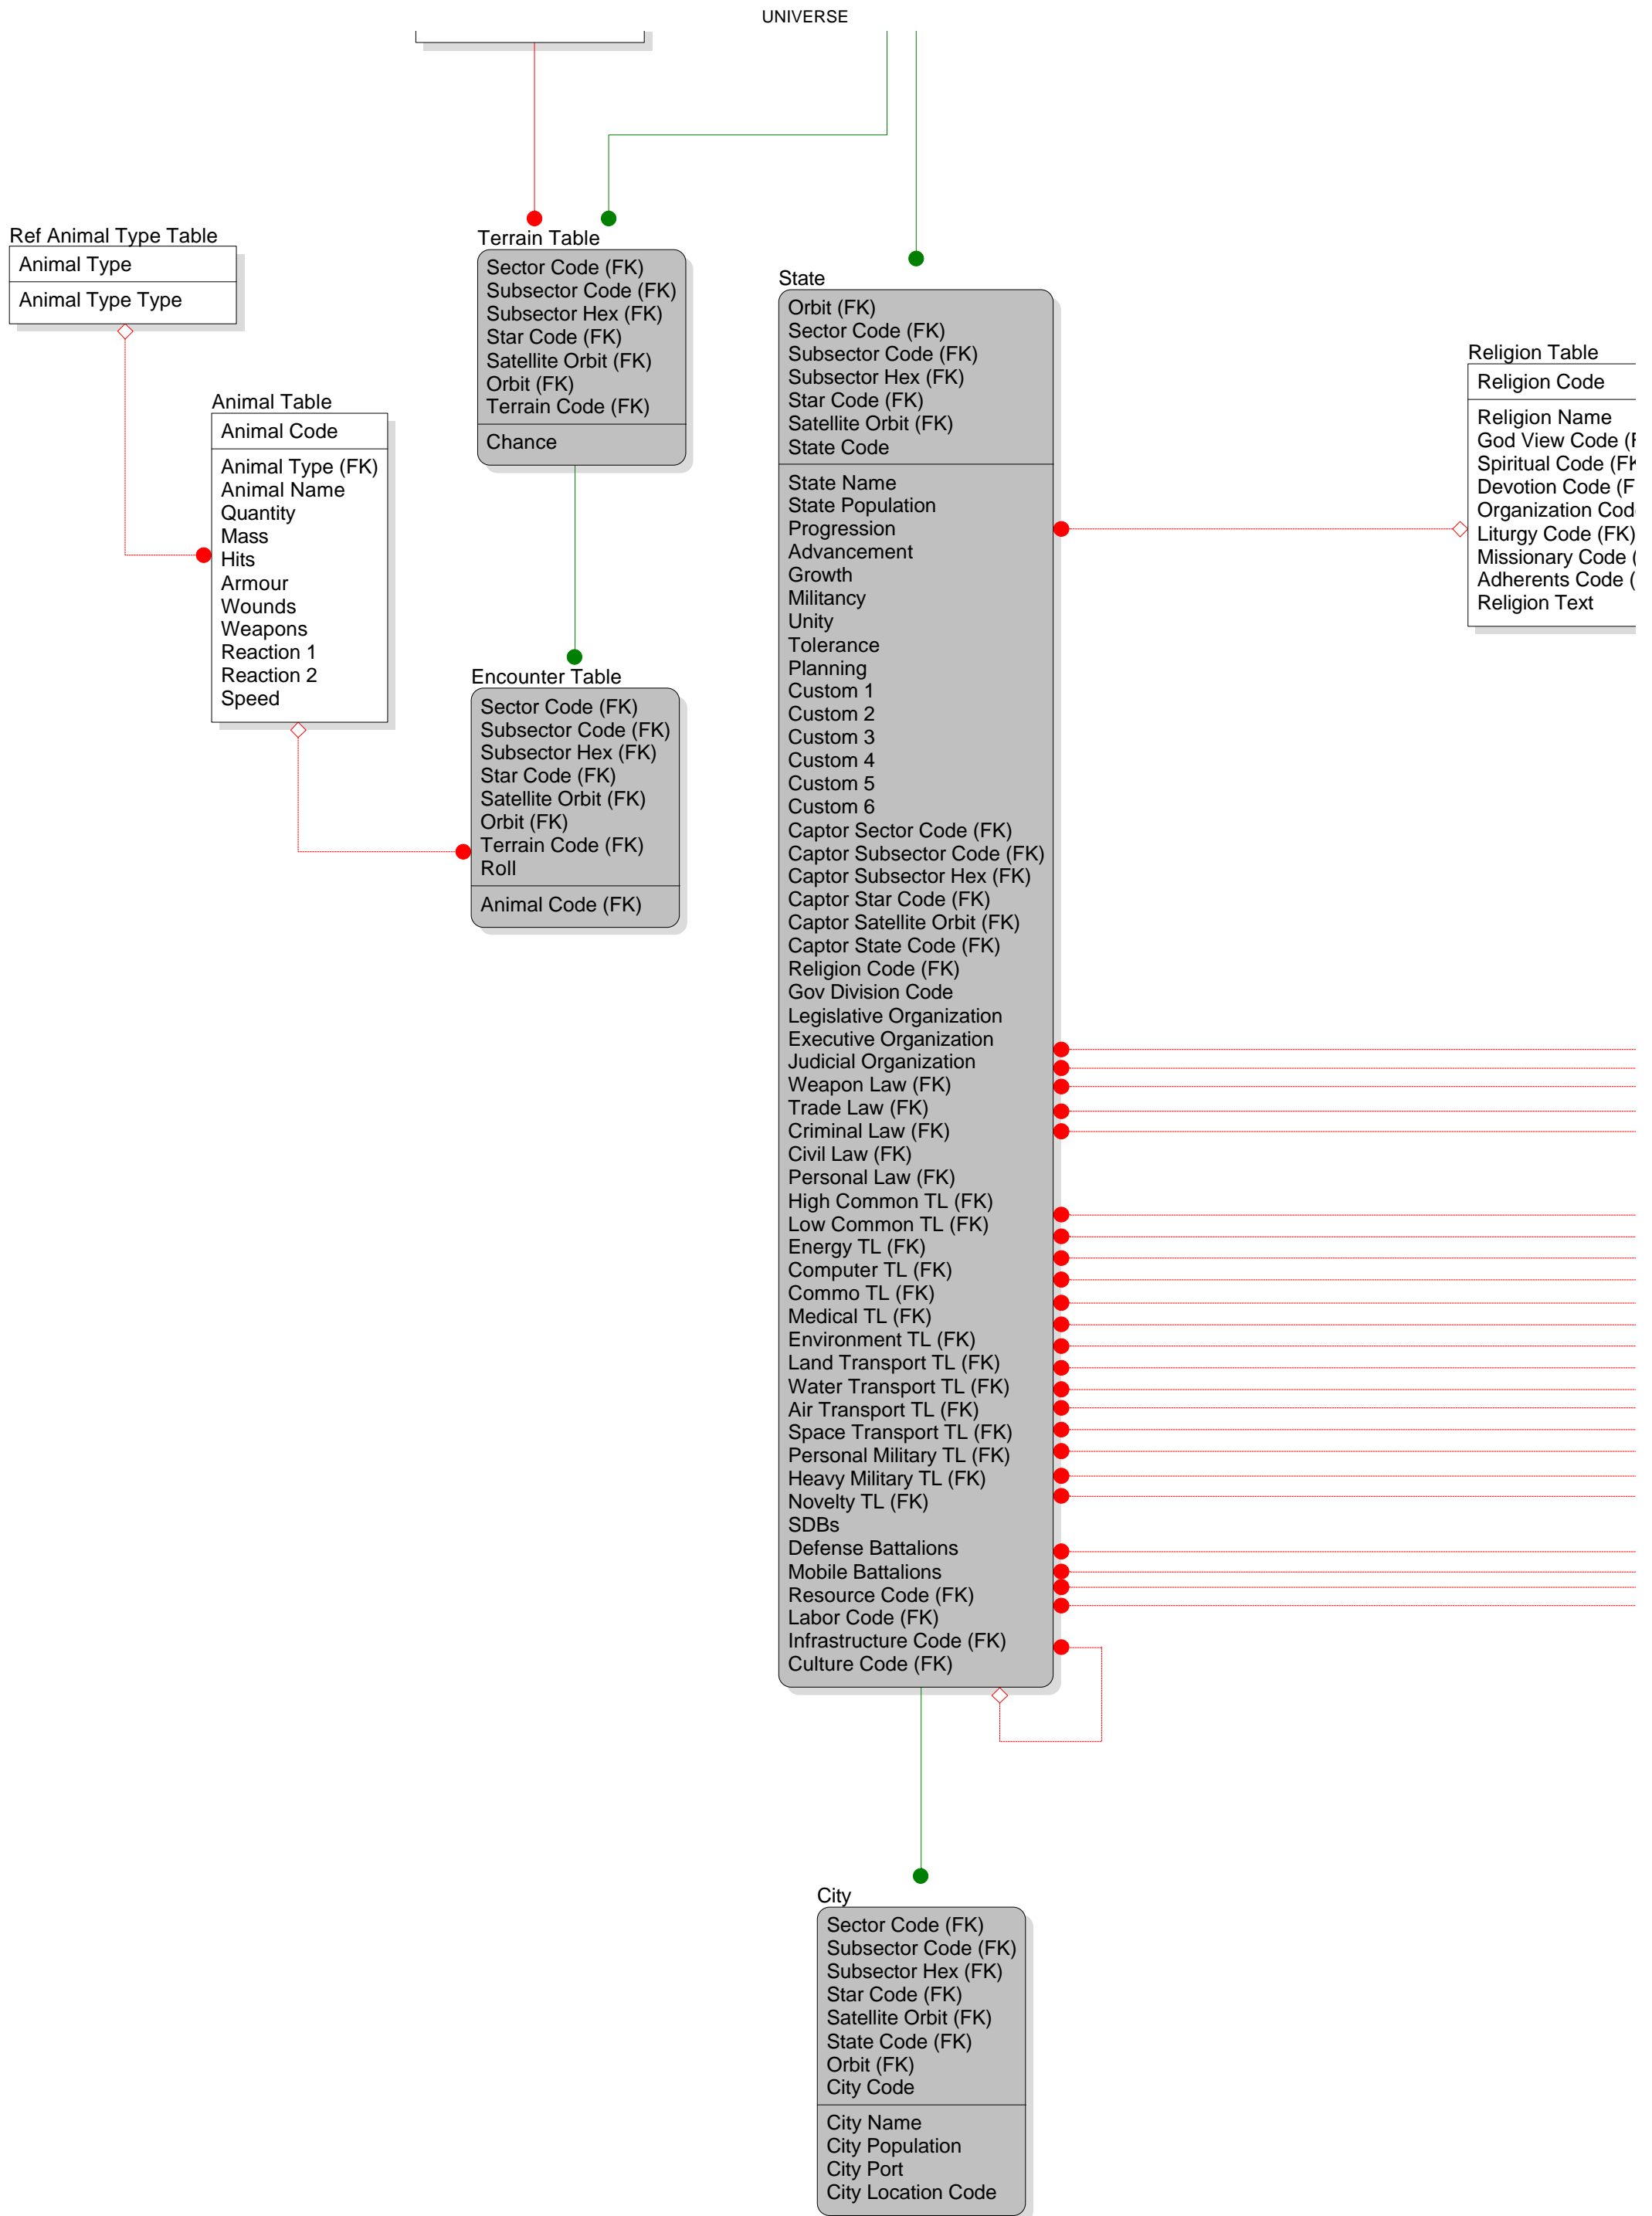

logical database design for ...  
Traveller Universe

by Peter L.S. Trevor

Red relationship lines indicate you can't delete a 'parent' record if it has 'child' records.

Green relationship lines indicate deleting a 'parent' record will cause a cascade delete of 'child' records.

Ref God Table  
God View Code (FK)  
God Description

.