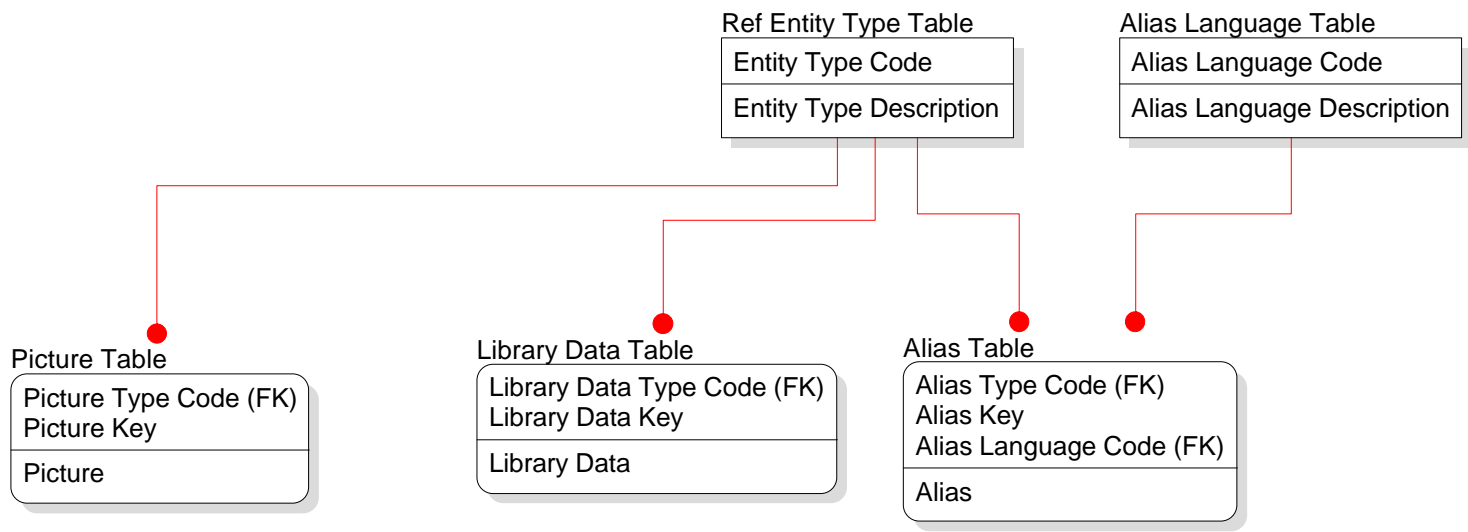

logical database design for ...  
Traveller Universe

by Peter L.S. Trevor

Red relationship lines indicate you can't delete a 'parent' record if it has 'child' records.

Green relationship lines indicate deleting a 'parent' record will cause a cascade delete of 'child' records.

Ref God Table  
God View Code (FK)  
God Description

.