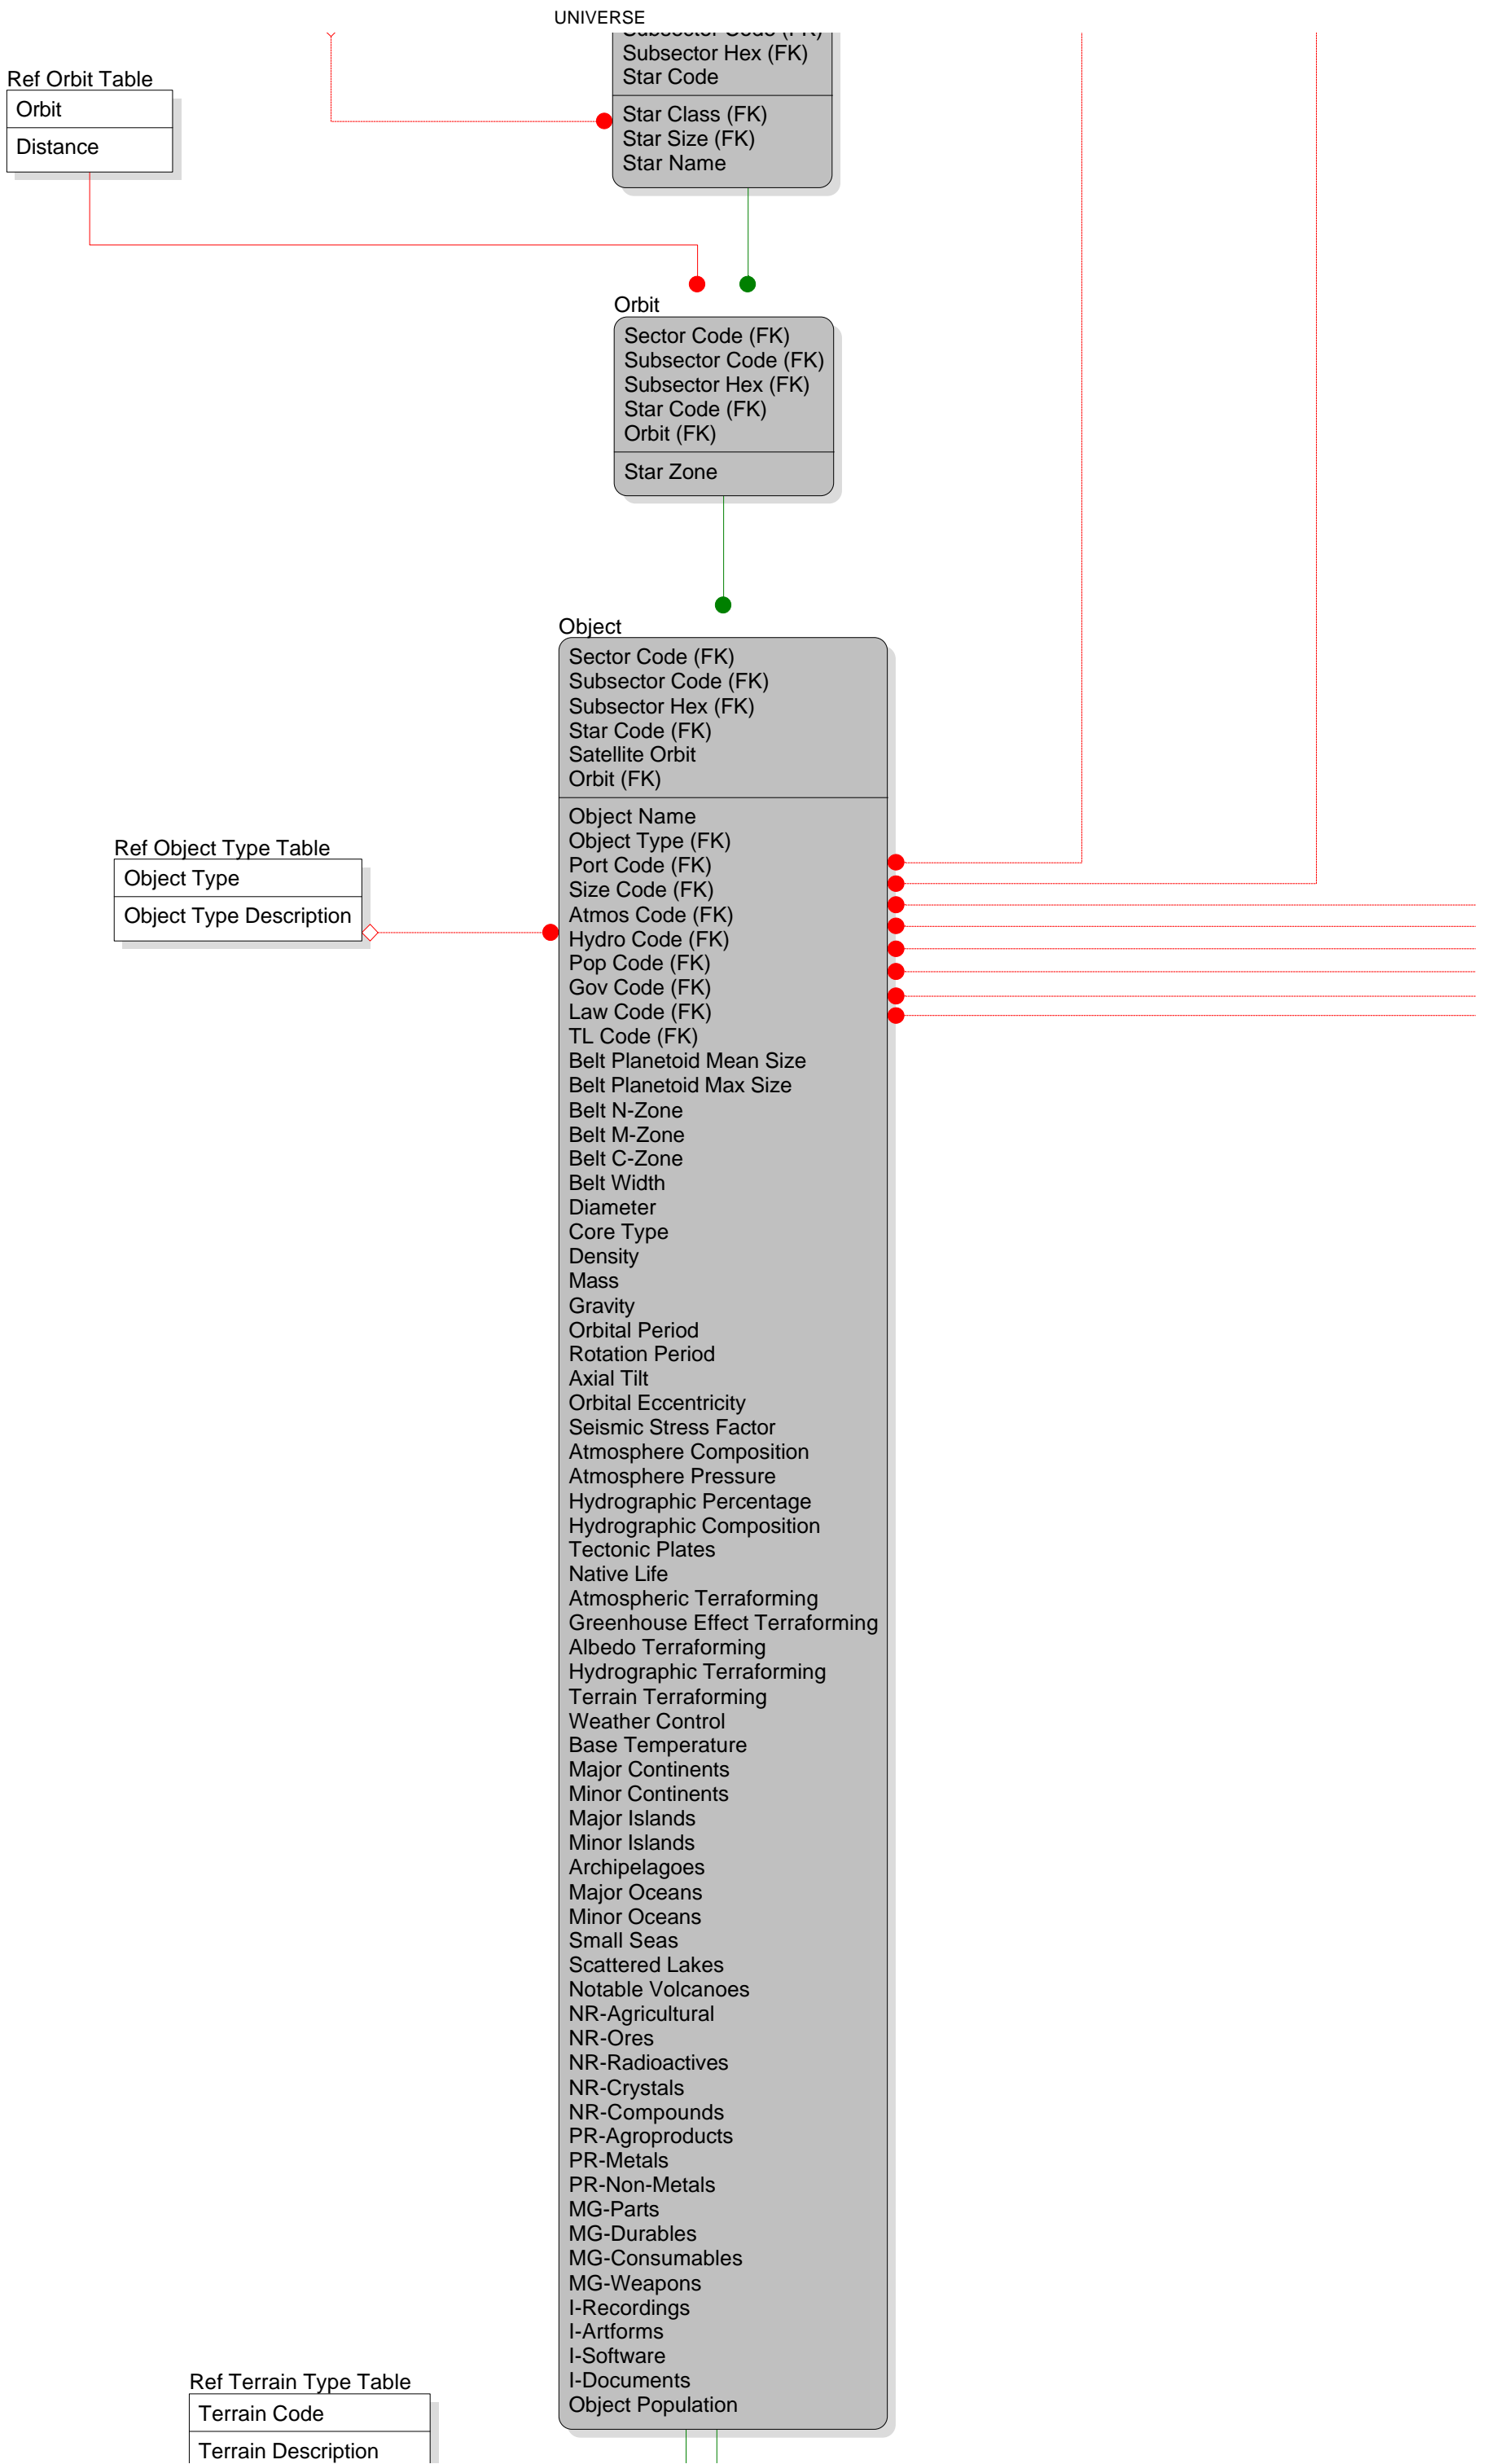

logical database design for ...  
Traveller Universe

by Peter L.S. Trevor

Red relationship lines indicate you can't delete a 'parent' record if it has 'child' records.

Green relationship lines indicate deleting a 'parent' record will cause a cascade delete of 'child' records.

Ref God Table  
God View Code (FK)  
God Description

.