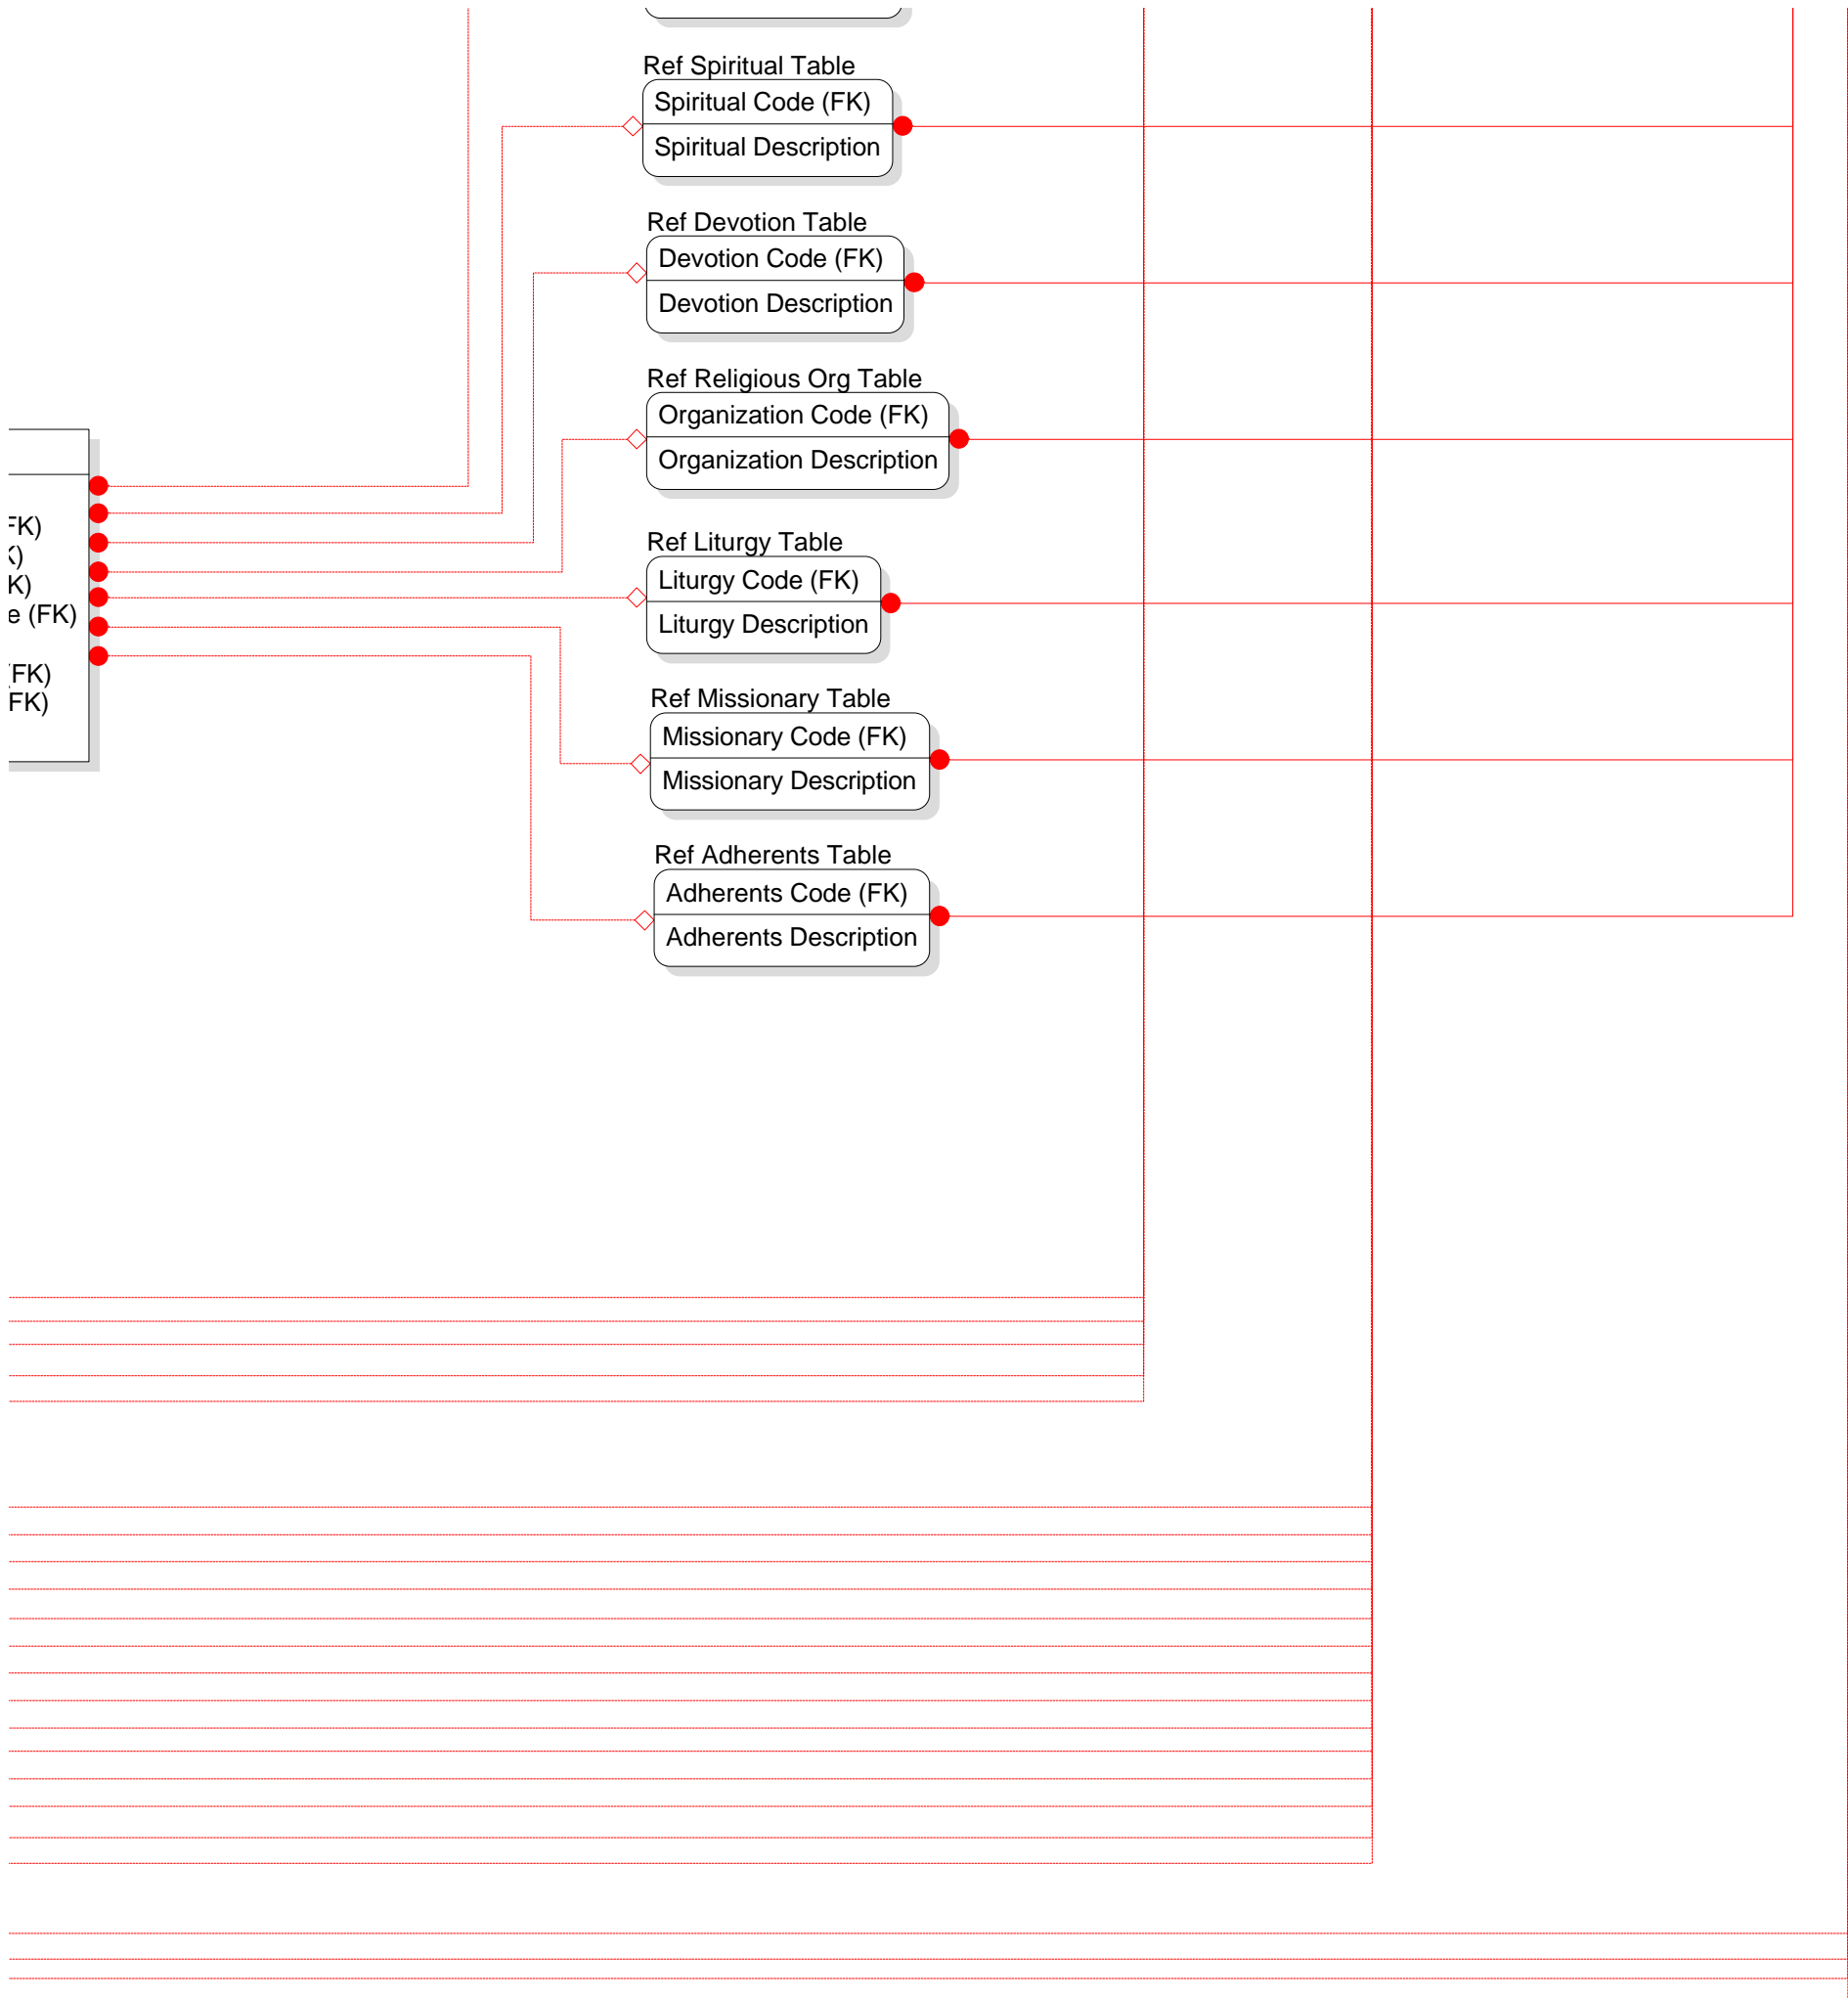

logical database design for ...  
Traveller Universe

by Peter L.S. Trevor

Red relationship lines indicate you can't delete a 'parent' record if it has 'child' records.

Green relationship lines indicate deleting a 'parent' record will cause a cascade delete of 'child' records.

Ref God Table  
God View Code (FK)  
God Description

.